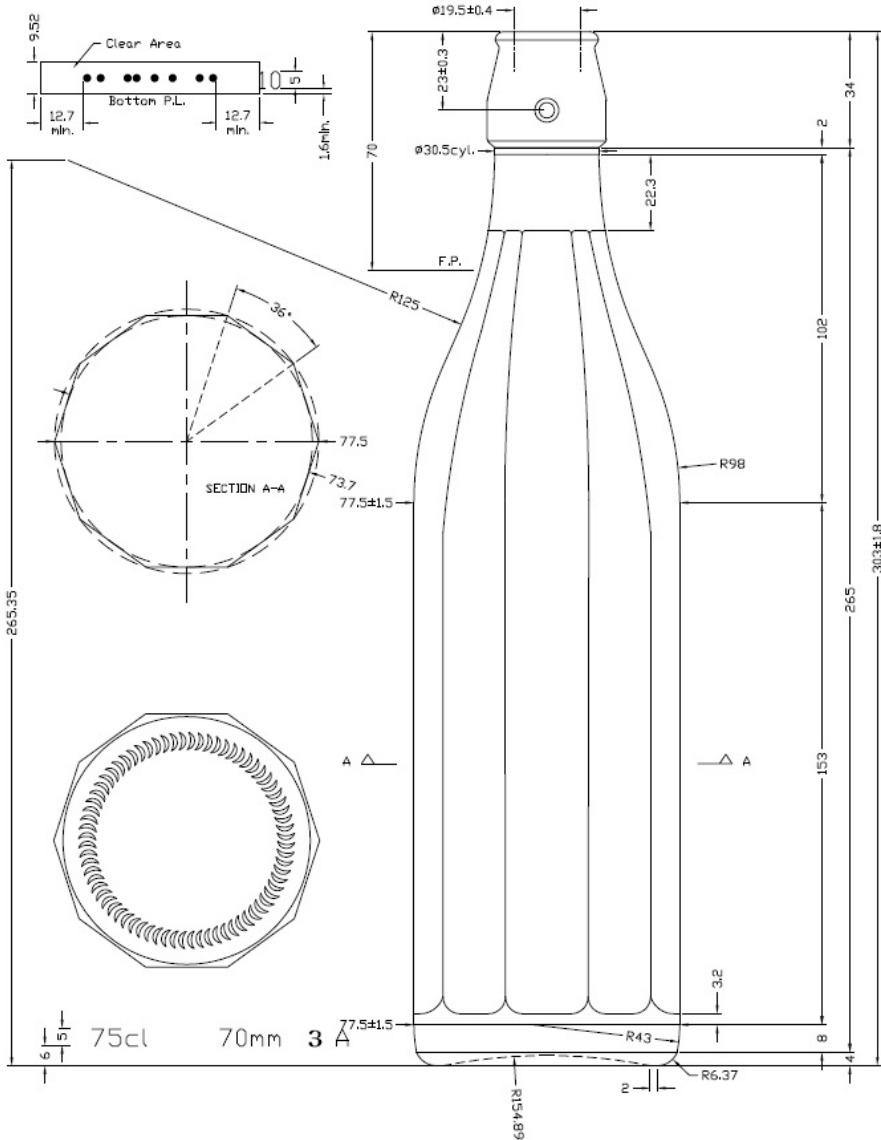

18 24

## 750ML FACETTED COSTOLATA BOTTLE WITH SWING-STOPPER

Product code	COST750B
Finish	Swing-Stopper
Capacity	750ml
Brim-full capacity	780ml